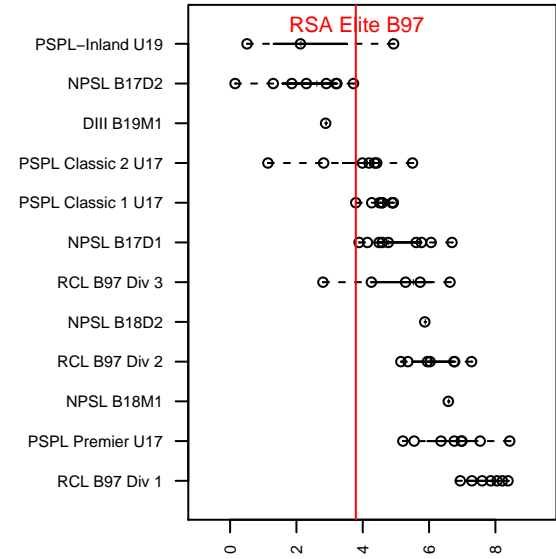

**attack and defense rating
relative to others at age
and all opponents in last 13 months**