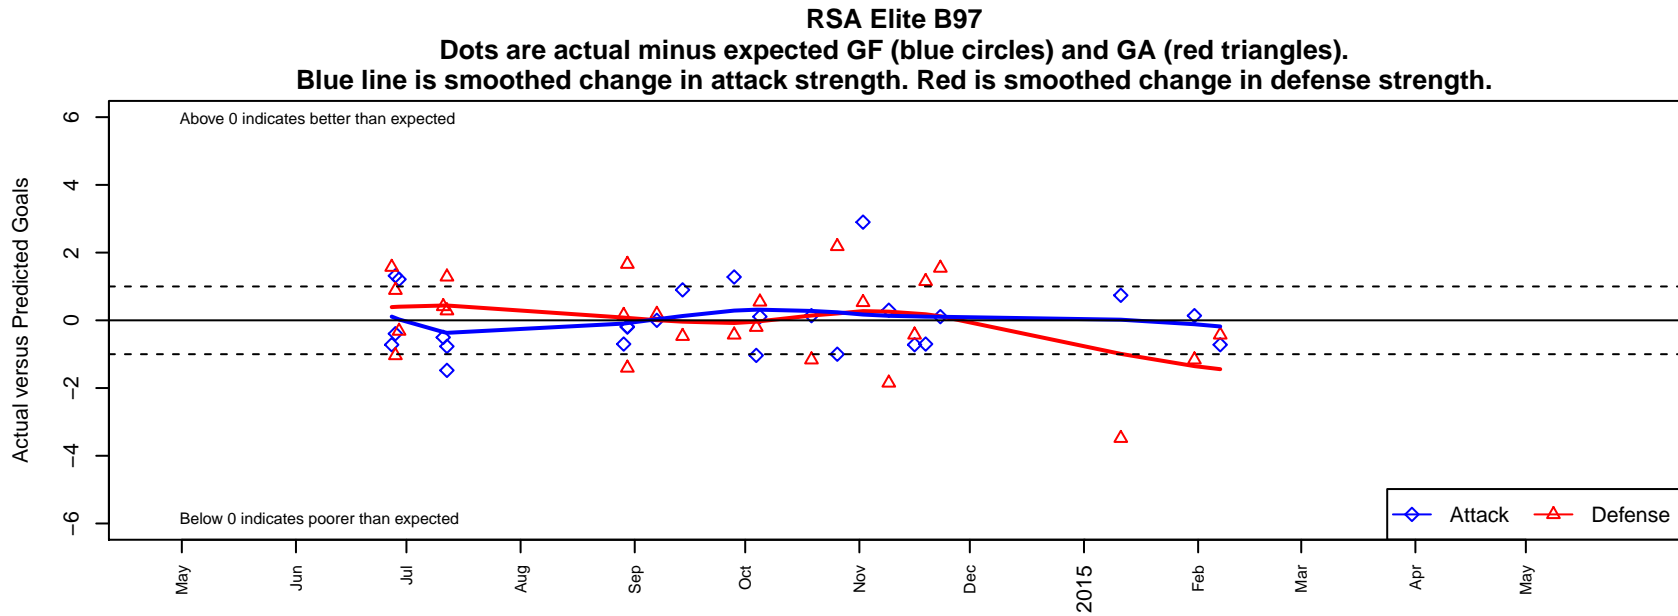

**attack and defense variance (black dot)
relative to other teams
and top 10 in region**

**attack and defense rating
relative to others at age
and all opponents in last 13 months**

RSA Elite B97

South Hill SC
Puyallup, WA
B97 total strength=1441
attack=11.2 defense=7.6
fall league = PSPL Classic 1 U17
notes= Heather 2013; Hanson 2014

alt names used:
RSA ELITE B97 – HANSON (WA)
RSA Elite Hanson BU17
RSA Elite Hanson
RSA ELITE B97 – HANSON (WA)

Venues played:
2014 Clash At the Border Silv/Broz/Cop HS
2014 Nike Crossfire Challenge Silver U17
2014 Starfire Labor Day Cup U17
2014 PSPL Classic 1 U17
2014 WA Cup U17 Gold/Silver U17