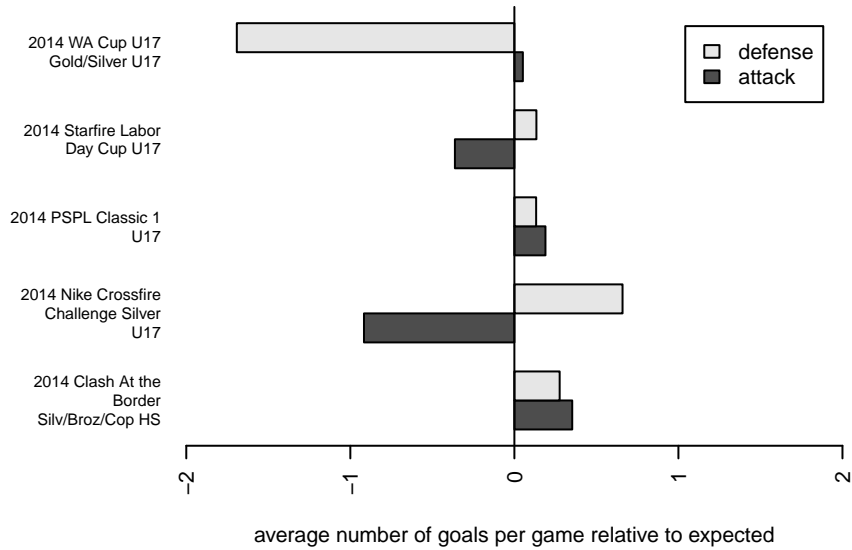

Performance relative to 13 month average