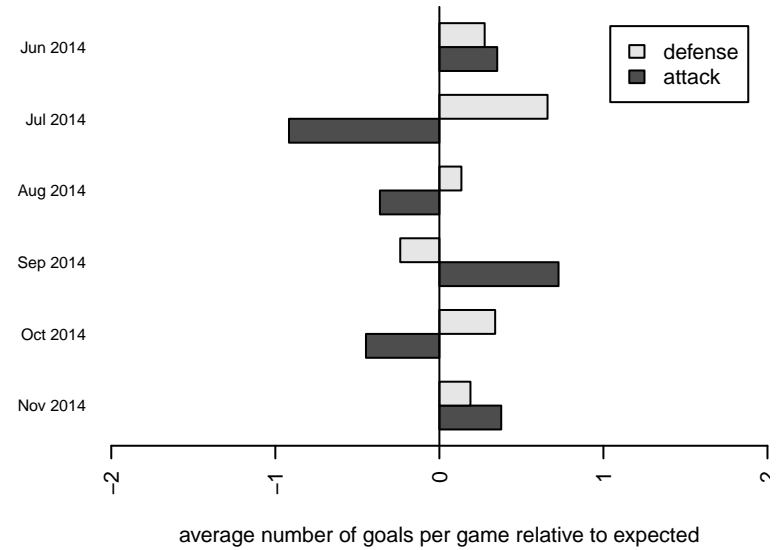

Performance relative to 13 month average